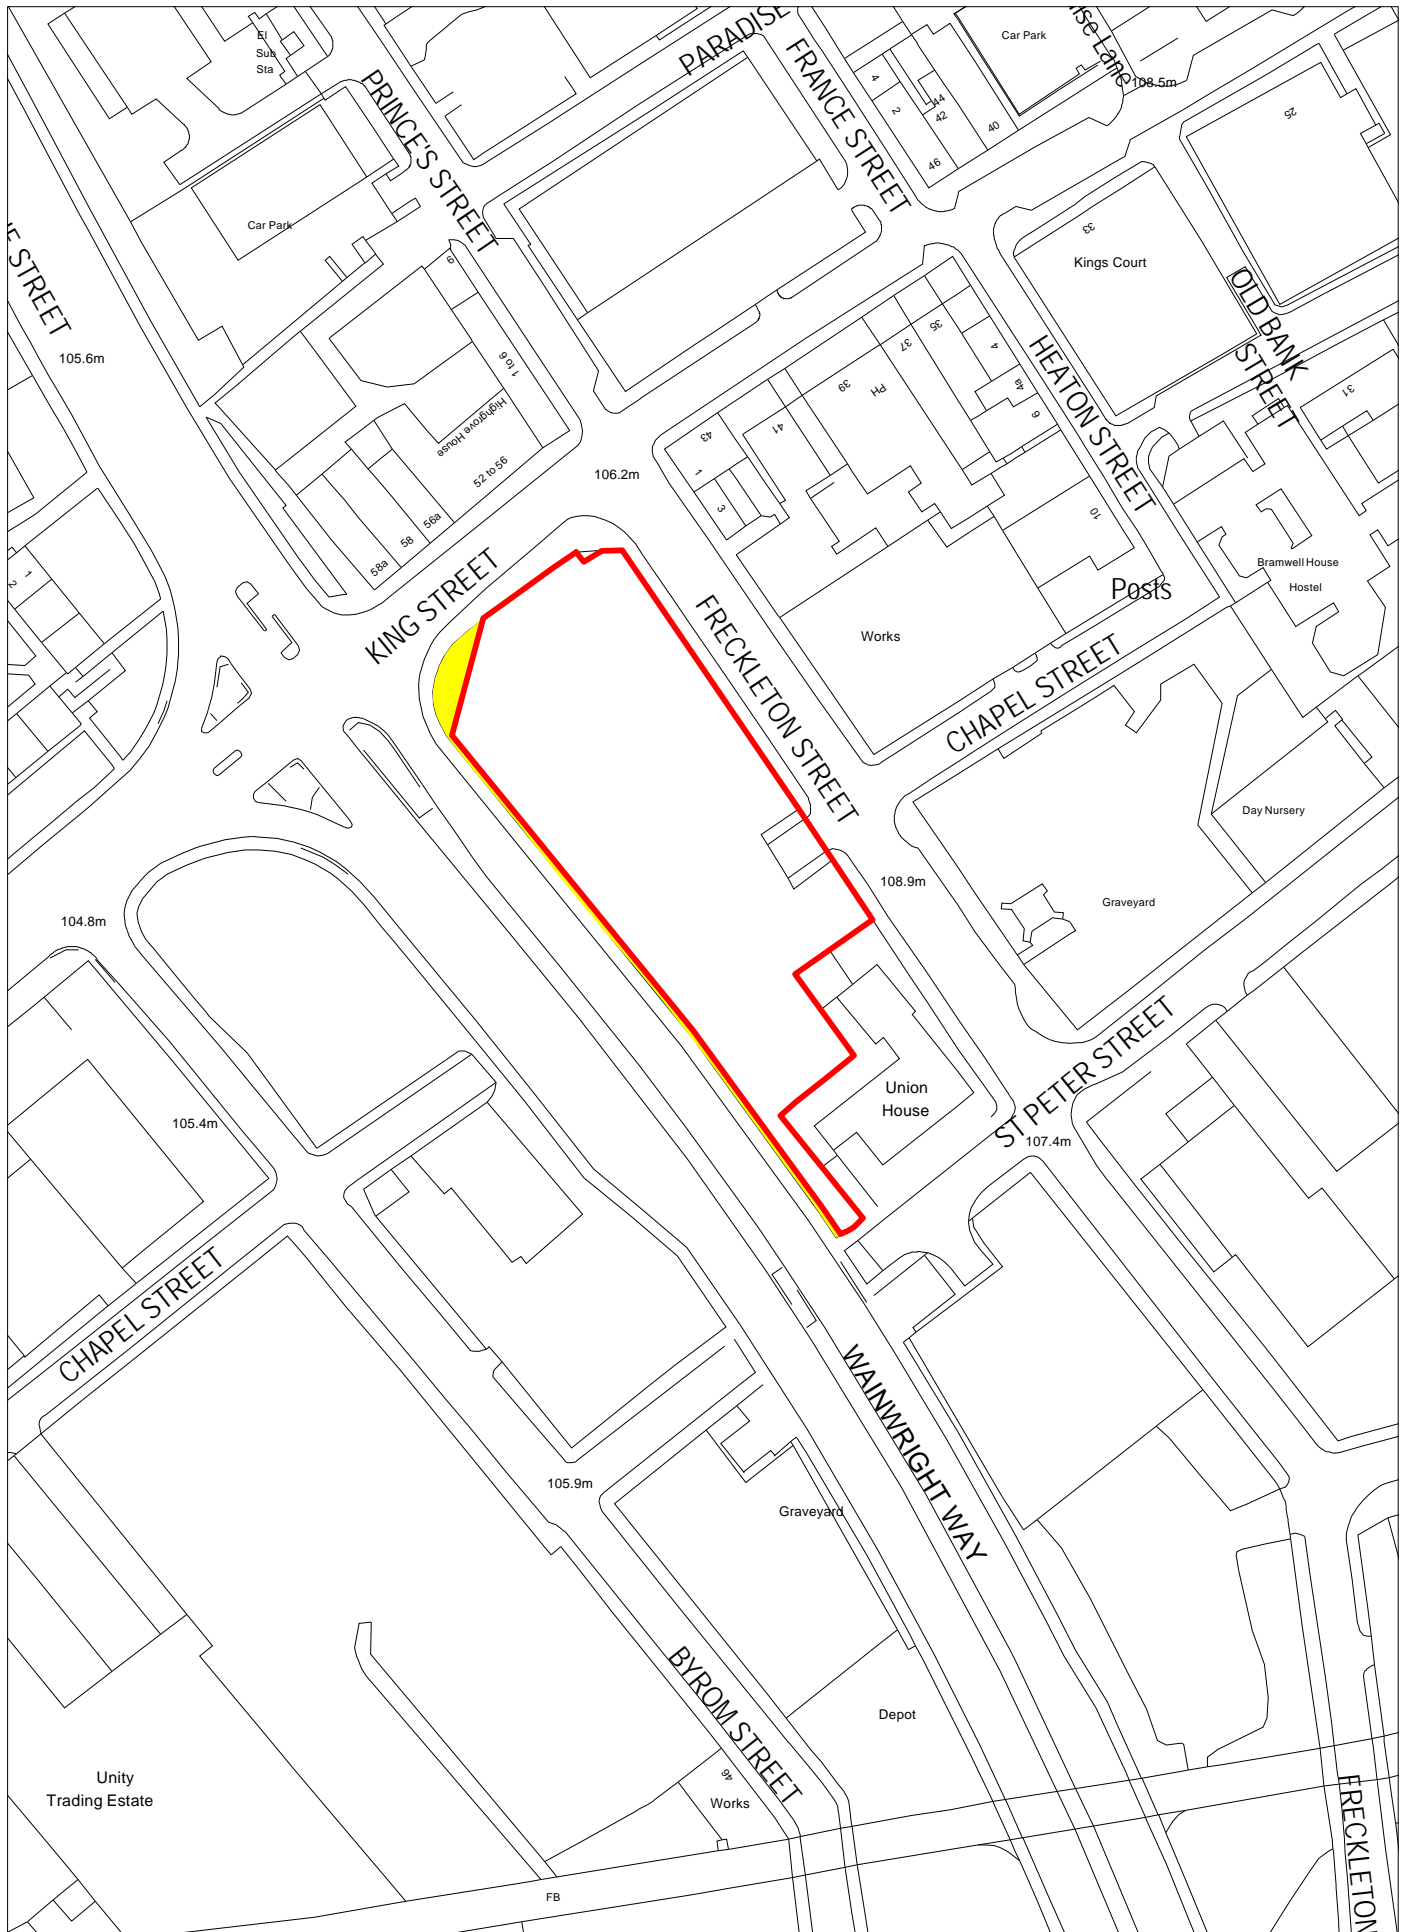

# PLOT 1 WAINWRIGHT WAY, BLACKBURN.

SCALE 1:1250